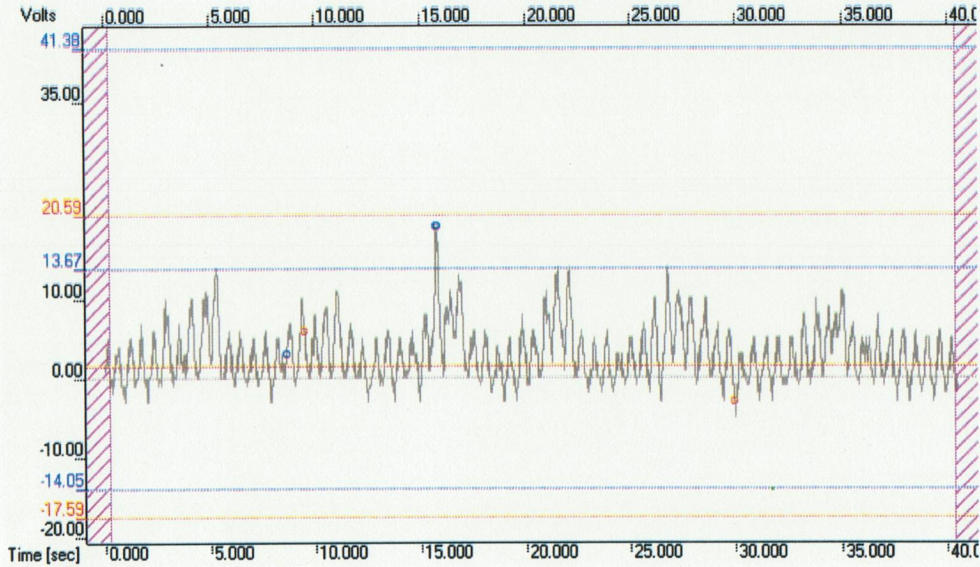

# Flooring Evaluation Staticworx EC Rubber

Non-ESD  
Footwear

Peak: 18v

ESD  
Footwear

Peak: 6v