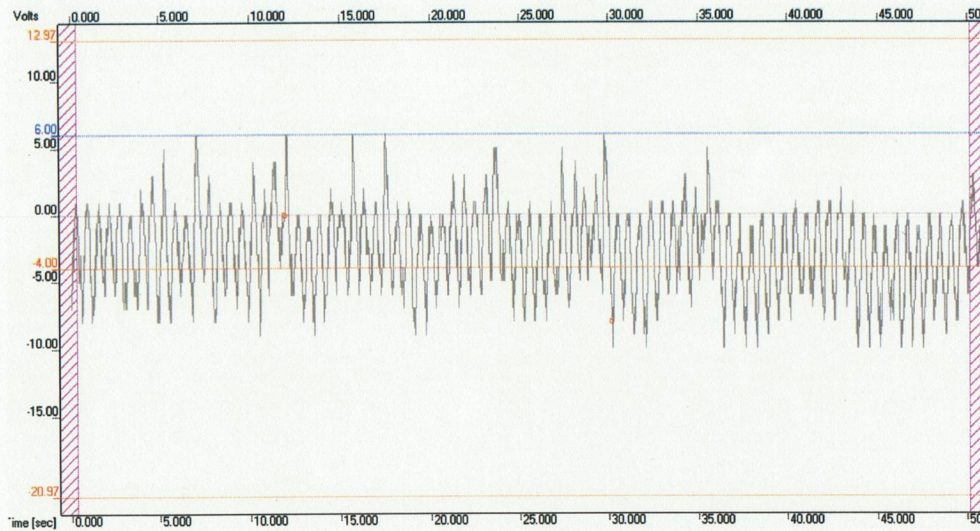

# Flooring Evaluation Staticworx EC Rubber

Non-ESD  
Footwear

Peak: 18v

ESD  
Footwear

Peak: 6v